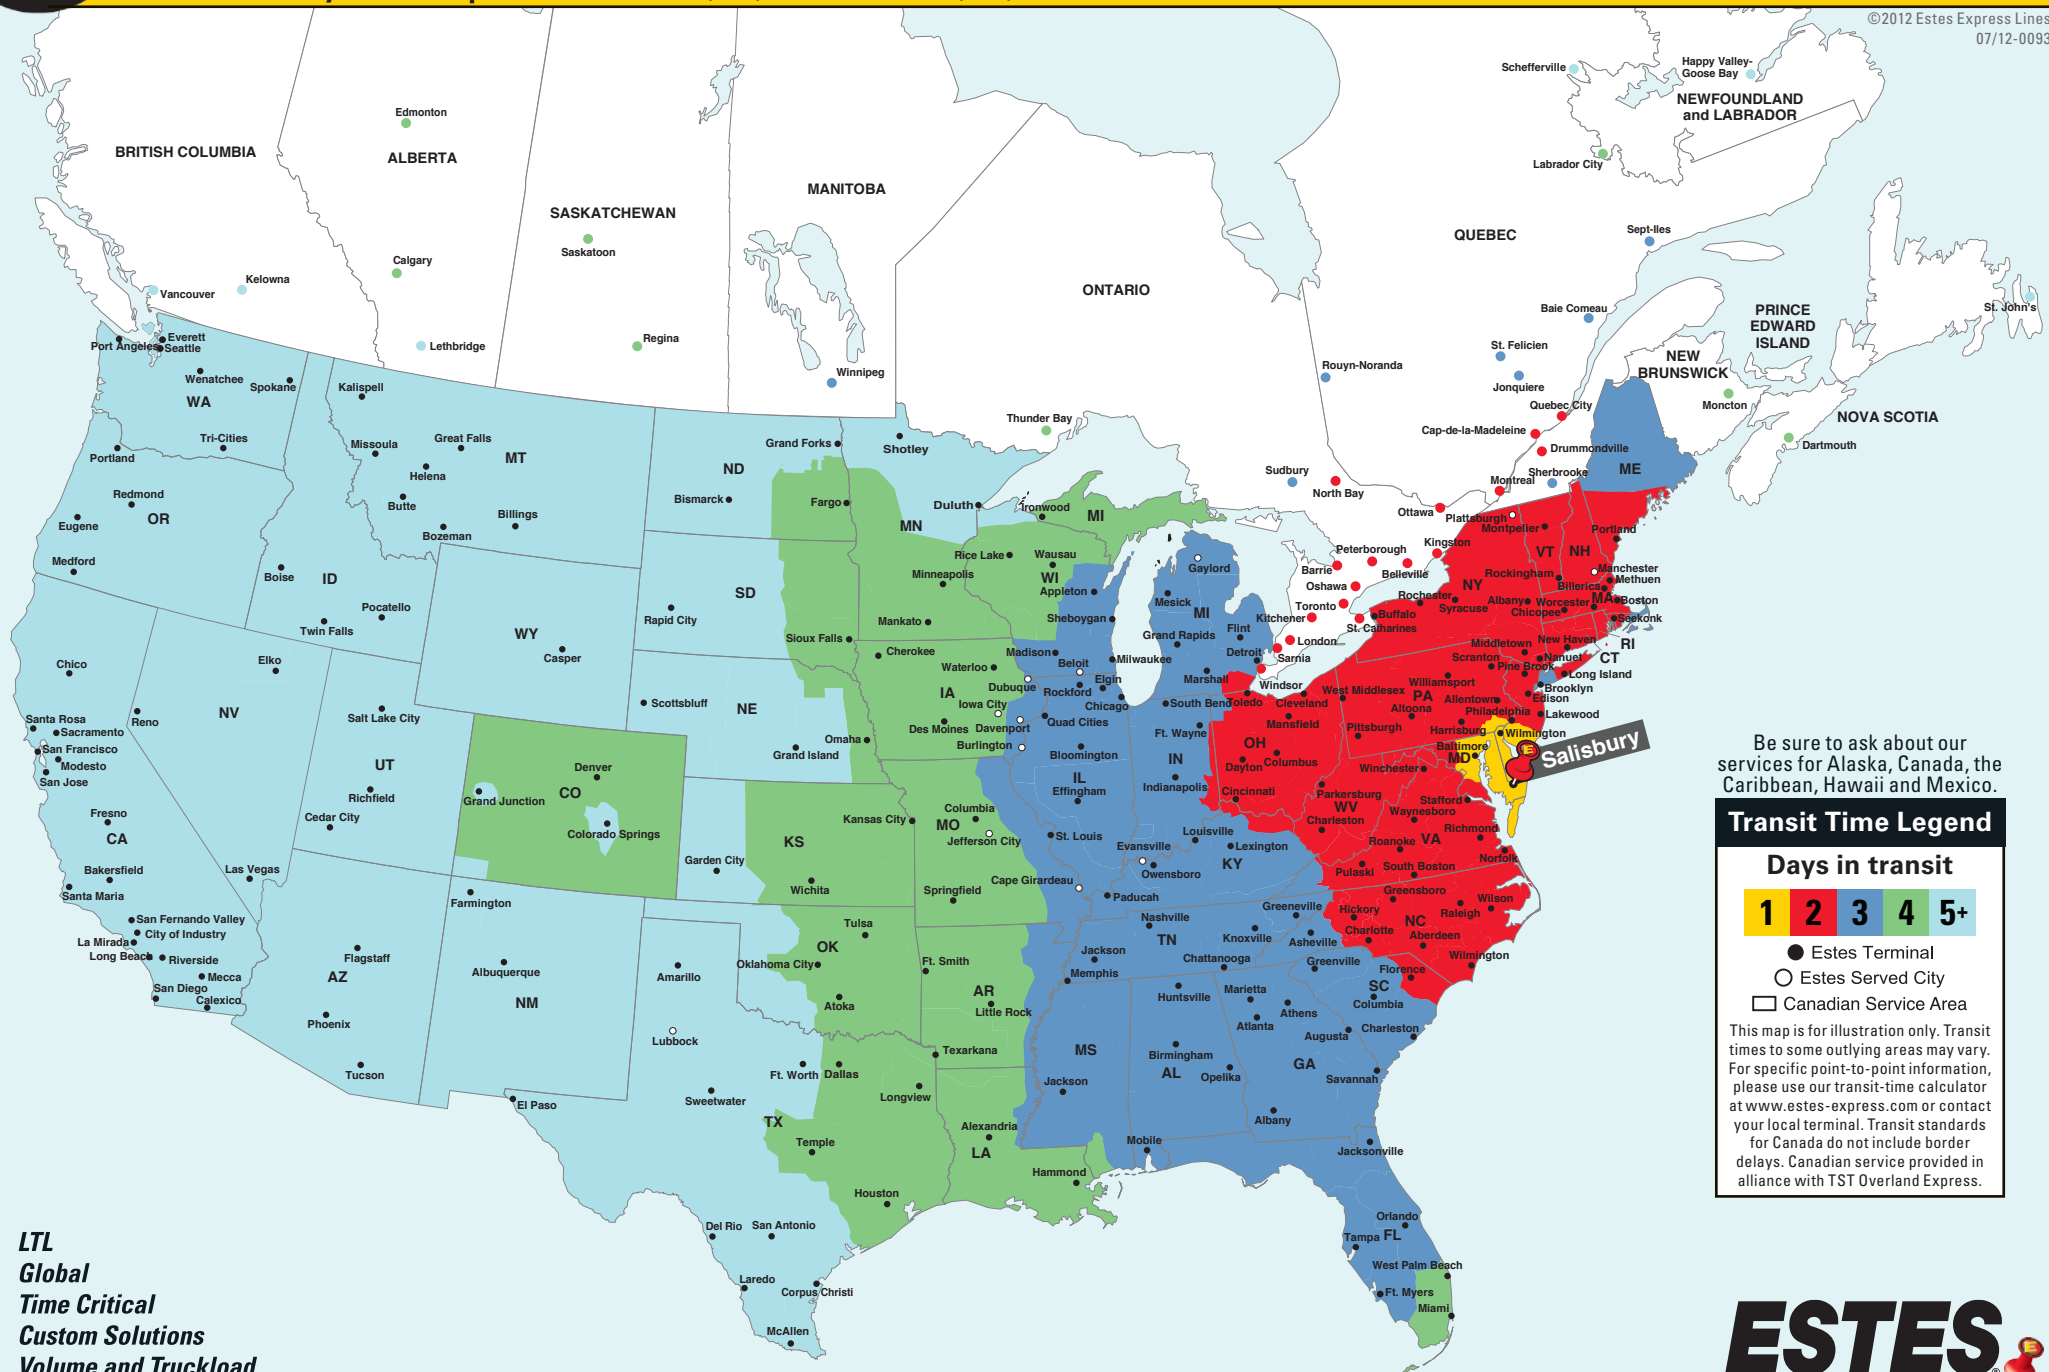

Be sure to ask about our services for Alaska, Canada, the Caribbean, Hawaii and Mexico.

### Transit Time Legend

#### Days in transit

- Estes Terminal
- Estes Served City
- Canadian Service Area

This map is for illustration only. Transit times to some outlying areas may vary. For specific point-to-point information, please use our transit-time calculator at [www.estes-express.com](http://www.estes-express.com) or contact your local terminal. Transit standards for Canada do not include border delays. Canadian service provided in alliance with TST Overland Express.